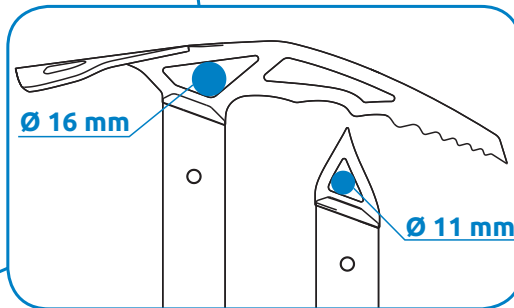

Edges are finished for maximum comfort

Ergonomic adze is shaped and sized for optimal chopping performance

Forged chromoly steel pick and adze with an ergonomic design for good comfort and the best grip

Equipped with Touring Leash (1305)

Steel spike for clean plunging

Carabiner holes on the head and spike for leashes and tethers