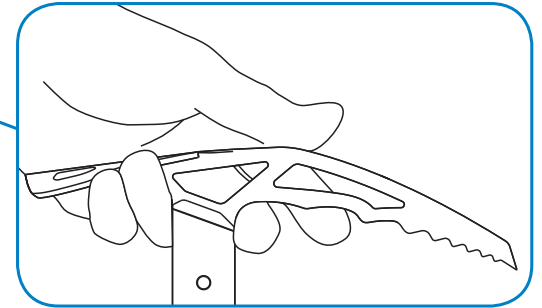

Edges are finished for maximum comfort

Ergonomic adze is shaped and sized for optimal chopping performance

Forged chromoly steel pick and adze with an ergonomic design for good comfort and the best grip

Equipped with Touring Leash (1305)

Steel spike for clean plunging

Carabiner holes on the head and spike for leashes and tethers