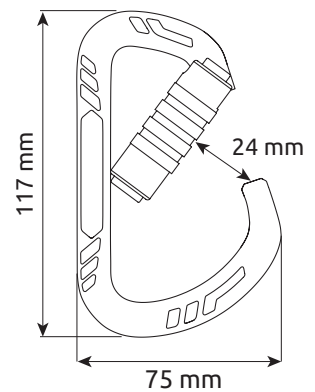

GUIDE XL

CARABINER

Ref. 136303 - 136403 - 136503

ROPE ACCESS, TREE CLIMBING, TEAM RESCUE

Lightweight aluminum alloy carabiner with a wide gate opening and high strength-to-weight ratio thanks to its unique design. Keylock closure prevents snagging during use.

Screw gate locking system.

Guide XL Lock
136303

Screw gate locking system.

Guide XL 2Lock
136403

Automatic lock requires two actions to open: twist and pull.

Guide XL 3Lock
136503

Automatic lock requires three actions to open: slide, twist and pull.

Ref.	Product name	Weight								CE	EN 12275	EN 362	ERC
		g	oz										
136303	GUIDE XL LOCK	82	2.9	28	9	8	23	117	75	B	B	•	
136403	GUIDE XL 2LOCK	86	3.0	28	9	8	24	117	75	B	B	•	
136503	GUIDE XL 3LOCK	86	3.0	28	9	8	24	117	75	B	B	•	