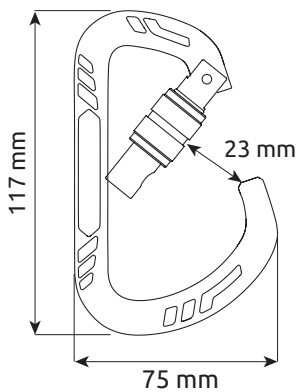

GUIDE XL

CARABINER

Ref. 136303 - 136403 - 136503

ROPE ACCESS, TREE CLIMBING, TEAM RESCUE

Lightweight aluminum alloy carabiner with a wide gate opening and high strength-to-weight ratio thanks to its unique design. Keylock closure prevents snagging during use.

Screw gate locking system.

Guide XL Lock
136303

Screw gate locking system.

Guide XL 2Lock
136403

Automatic lock requires two actions to open: twist and pull.

Guide XL 3Lock
136503

Automatic lock requires three actions to open: slide, twist and pull.

Ref.	Product name	Weight								CE	EN 12275	EN 362	ERC
		g	oz										
136303	GUIDE XL LOCK	82	2.9	28	9	8	23	117	75	B	B	•	
136403	GUIDE XL 2LOCK	86	3.0	28	9	8	24	117	75	B	B	•	
136503	GUIDE XL 3LOCK	86	3.0	28	9	8	24	117	75	B	B	•	