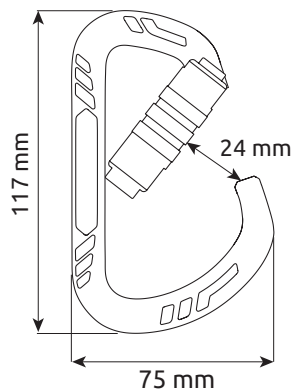

GUIDE XL

CARABINER

Ref. 136303 - 136403 - 136503

ROPE ACCESS, TREE CLIMBING, TEAM RESCUE

Lightweight aluminum alloy carabiner with a wide gate opening and high strength-to-weight ratio thanks to its unique design. Keylock closure prevents snagging during use.

Screw gate locking system.

Guide XL Lock
136303

Screw gate locking system.

Guide XL 2Lock
136403

Automatic lock requires two actions to open: twist and pull.

Guide XL 3Lock
136503

Automatic lock requires three actions to open: slide, twist and pull.

Ref.	Product name	Weight								CE	EN 12275	EN 362	ERC
		g	oz										
136303	GUIDE XL LOCK	82	2.9	28	9	8	23	117	75	B	B	•	
136403	GUIDE XL 2LOCK	86	3.0	28	9	8	24	117	75	B	B	•	
136503	GUIDE XL 3LOCK	86	3.0	28	9	8	24	117	75	B	B	•	